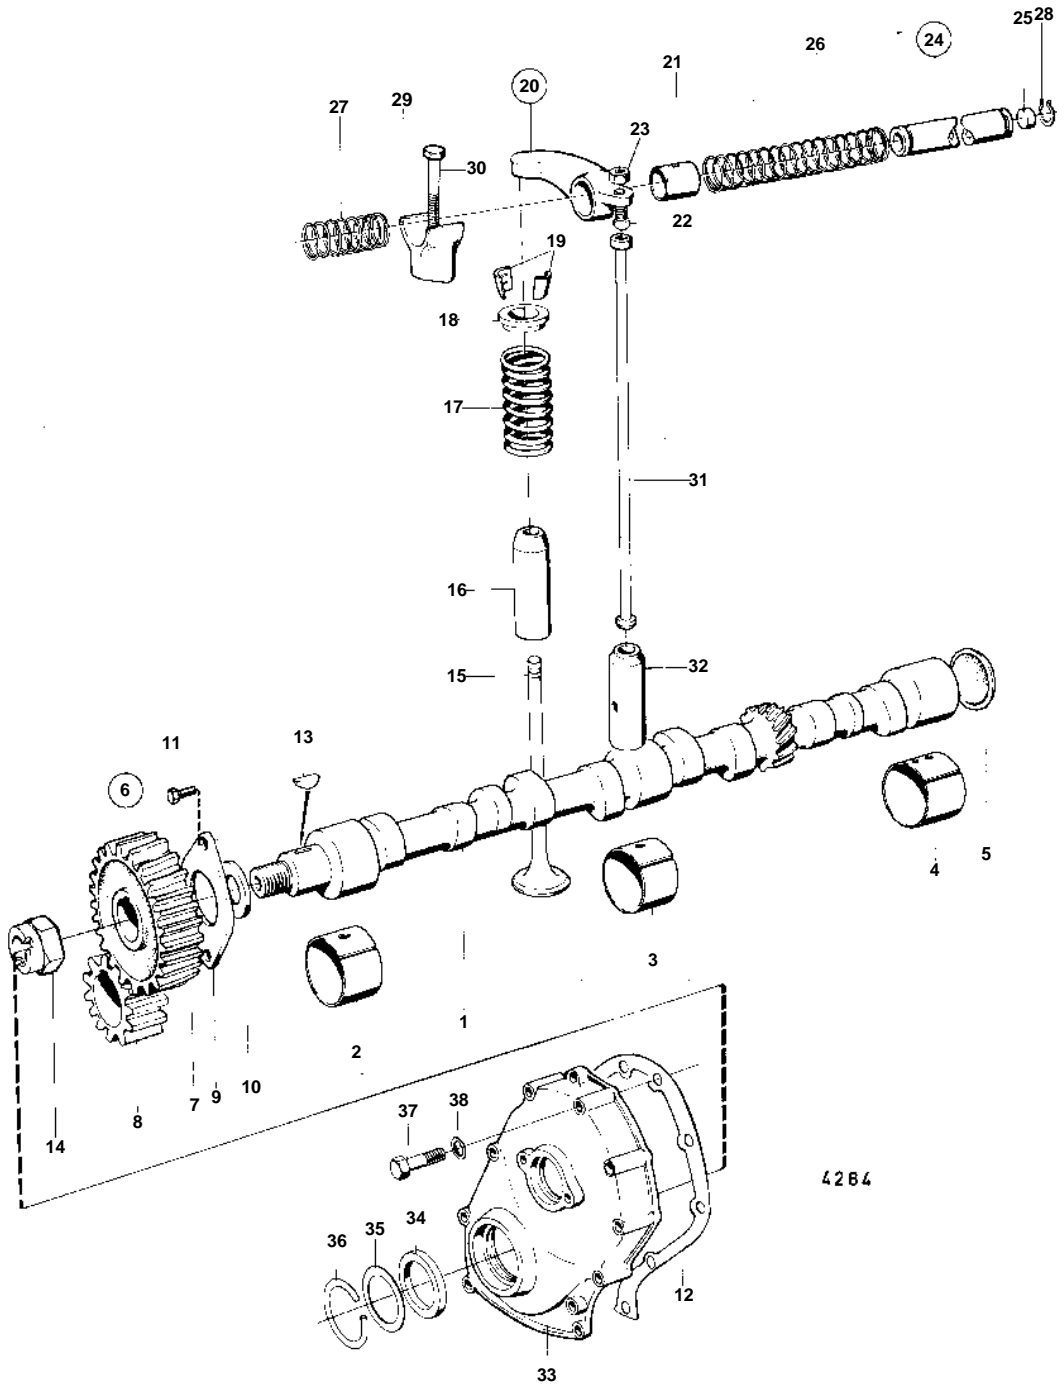

AQ115A, AQ115B, AQ130A, AQ130B, AQ130C, AQ130D

AQ115A, AQ115B, AQ130A, AQ130B, AQ130C, AQ130D

REF	PART NO.	QTY	DESCRIPTION	SEE SEC.	NOTES
1		1	Camshaft		
2		1	Bushing, BUSHING		
				12743	
3		1	Bushing, BUSHING	12737	
				12743	
4		1	Bushing, BUSHING	12737	
				12743	
5		1	Expansion plug, PLUG	12737	
				12743	
6	875375	1	Set		
7		1	· CAMSHAFT GEAR		
8		1	· CRANKSHAFT GEAR		
9		1	· THRUST FLANGE		
10		1	· Spacer ring		
11		2	· Hexagon screw		
12	418620	1	· Gasket		
13	910118	1	Woodruff key		
14		1	Nut		
15	419734	4	Inlet valve		
	419735	4	Exhaust valve		
16	419652	4	Valve guide, INTAKE	12771	
				12772	
	419653	4	Valve guide, EXHAUST	12771	
				12772	
17	418737	8	Valve spring		
18	460181	8	Washer		
19	419643	16	Valve collet		
20	418298	4	Rocker arm		NO. 2-4-6-8
	418301	4	Rocker arm		NO. 1-3-5-7
21	418297	8	· Bushing		
22	418286	8	· Ball stud		
23	921781	8	· Hexagon nut		
24		1	Rocker arm shaft		
25	955083	2	· Cap plug		
26	418426	3	Compression spring		
27	411140	2	Valve spring		
28	914456	2	Snap ring		
29		4	Bearing bracket		
30	191689	4	Screw		
31	418304	8	Push rod		
32	1218630	8	Tappet		
33		1	Timing gear casing		
34		1	Felt ring		
35	418626	1	Retainer		
36		1	Lock ring		
37	955514	2	Hexagon screw		L = 25 MM
	940158	7	Hexagon screw		L = 45 MM
38	941906	9	Spring washer		